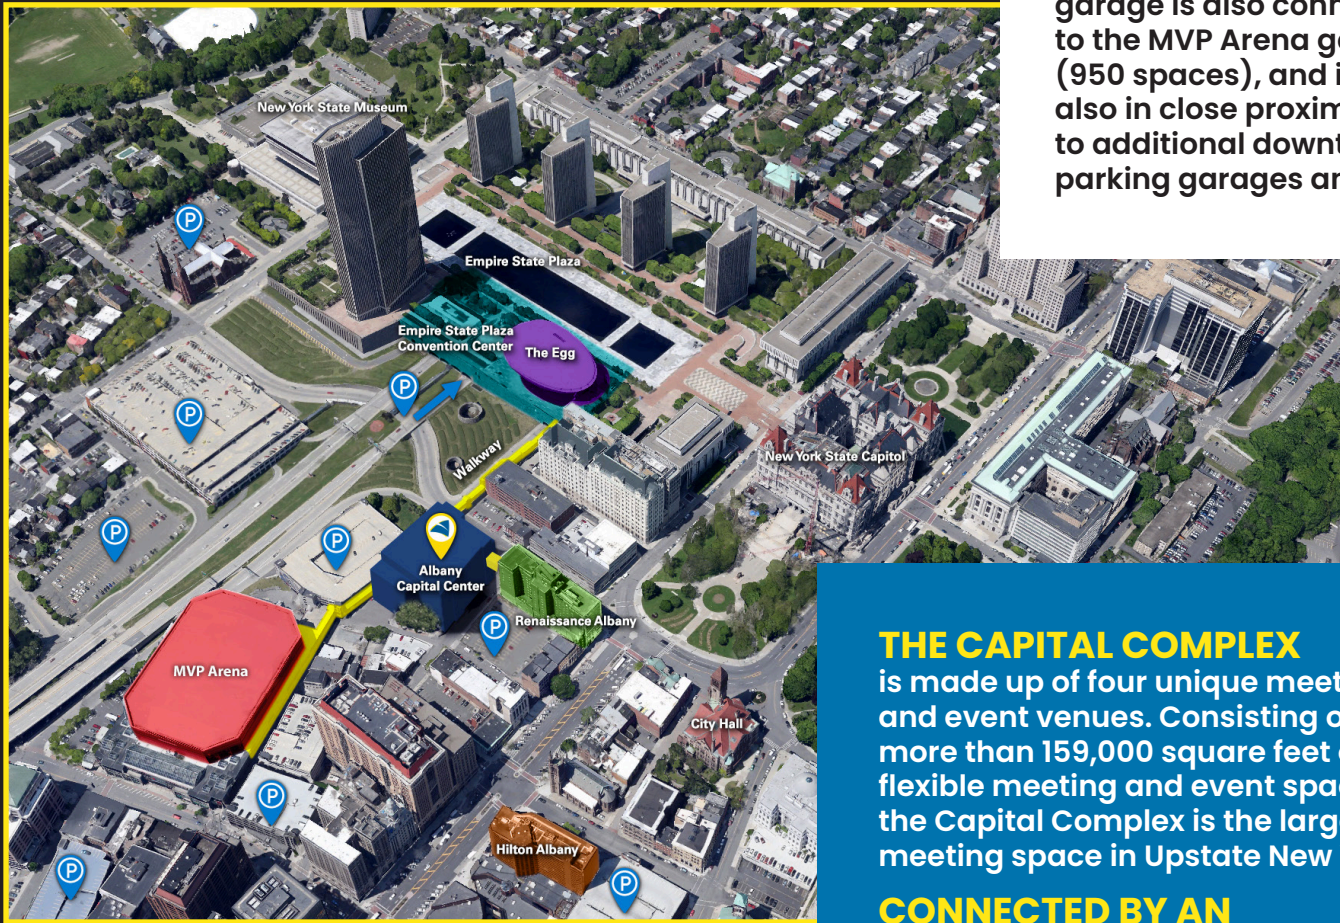

- THERESA W. MOORE

NYS Council of School Superintendents

**SCAN TO TAKE A
VIRTUAL TOUR**

CAPITAL COMPLEX

100 parking spaces are available within three underground levels of the Albany Capital Center. In addition, the parking garage is also connected to the MVP Arena garage (950 spaces), and is also in close proximity to additional downtown parking garages and lots.

CONNECTED BY AN ENCLOSED WALKWAY,

attendees may easily and comfortably move between the four venues regardless of the season, while offering an opportunity for them to discover the historic downtown surroundings.

With multi-use spaces of varying size, flexibility is prioritized, enabling the ACC to accommodate up to 5,000 people. Guests can move freely and comfortably via enclosed walkways between the Albany Capital Center, MVP Arena, Empire State Plaza Convention Center and The Egg Performing Arts Center. Together, these buildings form the Capital Complex, the largest event space in upstate New York at 159,000 square feet.