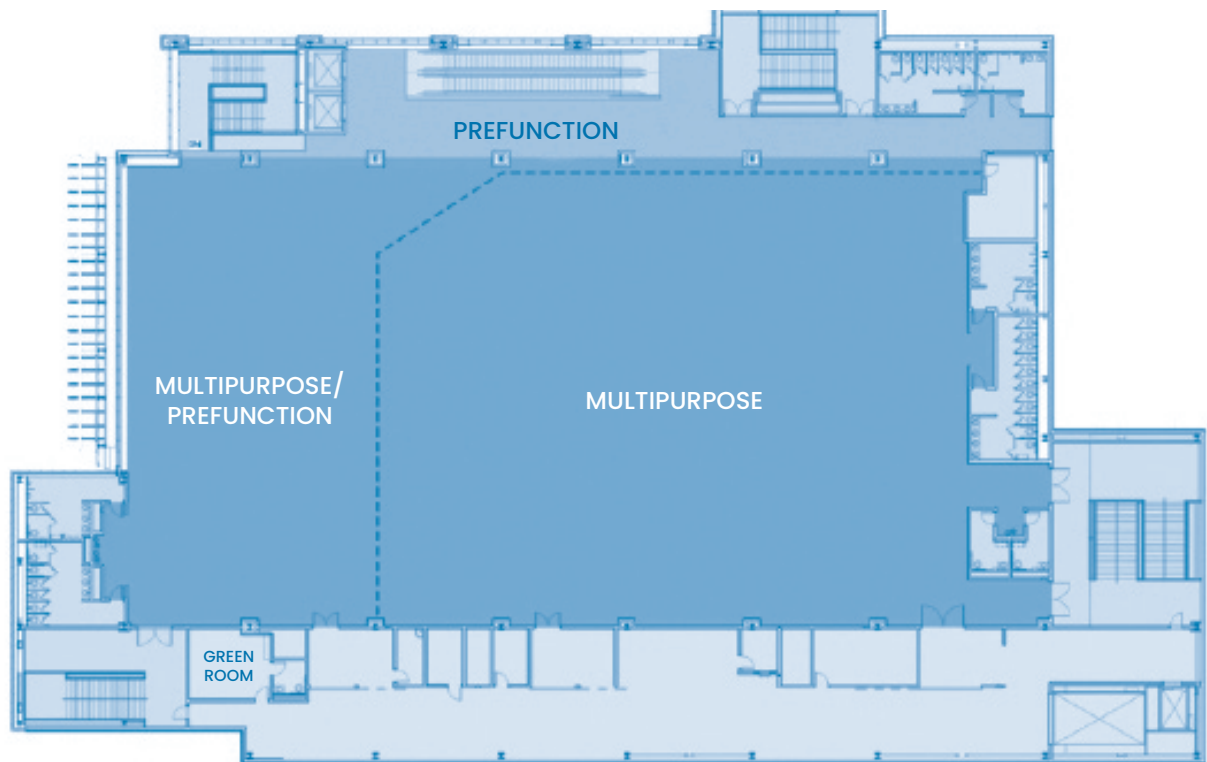

Room	Est. Useable Space* (L X W)	Ceiling Height	Sq. Feet*	Theatre	Classroom	Banquet	Reception
MULTI-PURPOSE ROOM (without airwall)	109' x 200'	26'	22,500	2,000	1,224	1,500	3,100
PRE-FUNCTION	Varies	26'	3,100	-	-	-	200
Combined		26'					
MULTI- PURPOSE ROOM (with airwall division)	109' x 142'	26'	15,600	1,292	850	850	2,000
PRE-FUNCTION	Varies	26'	10,000	579	261	336	1,300

LEVEL 2
BALROOM & TRADESHOW

ALBANY CONVENTION
CENTER AUTHORITY

An American Crossroads of
History, Commerce and Culture.