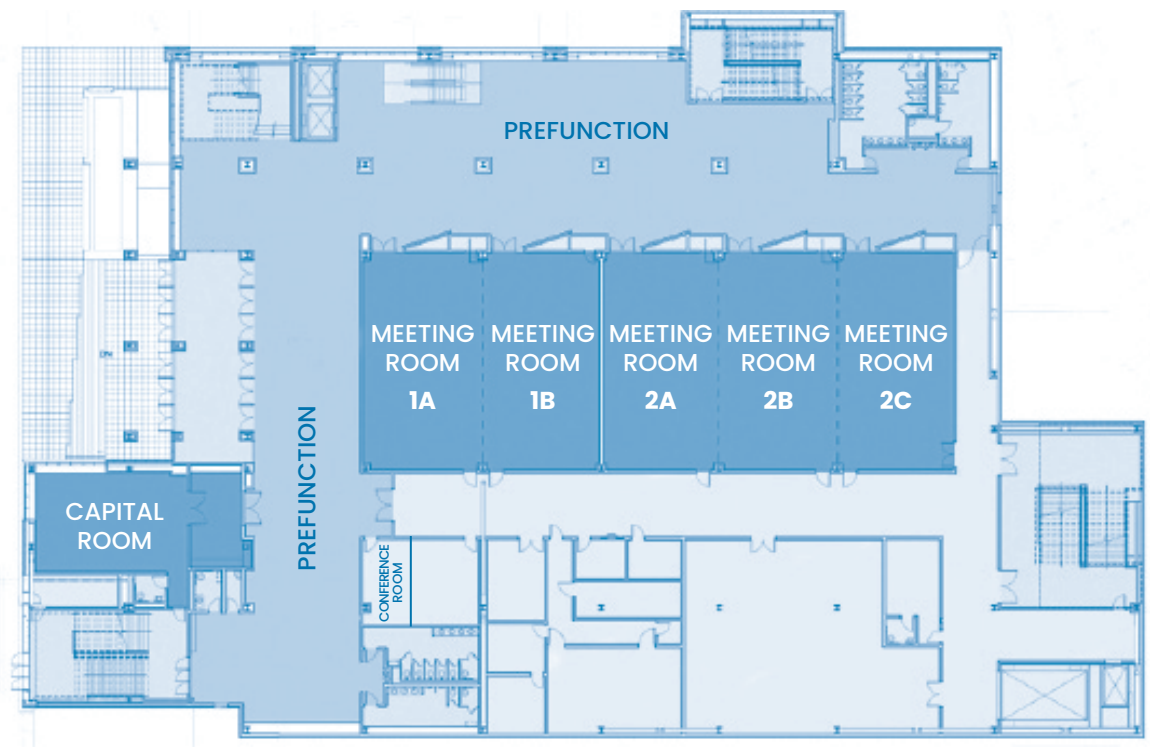

ALBANY CAPITAL CENTER

@AlbanyCapCenter

55 Eagle Street | Albany, NY 12207

AlbanyCapitalCenter.com

LEVEL 1
MEETING ROOM & NETWORKING

Room	Est. Useable Space* (L X W)	Ceiling Height	Sq. Feet*	Theatre	Classroom	Banquet	Reception
CAPITAL ROOM	40' x 25'	18'	1,000	80	45	50	70
MR 1-A	55' x 30'	15'	1,650	190	90	96	215
MR 1-B	55' x 30'	15'	1,650	190	90	96	215
Combined	55' x 60'	15'	3,300	350	168	216	430
MR 2-A	55' x 30'	15'	1,650	190	90	96	215
MR 2-B	55' x 30'	15'	1,650	190	90	96	215
MR 2-C	55' x 30'	15'	1,650	190	90	96	215
Combined	55' x 89'	15'	4,900	516	252	312	650
PRE-FUNCTION	Varies		10,500			250	1,400
CONFERENCE ROOM	21' x 12'	10'	250	16		16	

Room	Est. Useable Space* (L X W)	Ceiling Height	Sq. Feet*	Theatre	Classroom	Banquet	Reception
MULTI-PURPOSE ROOM (without airwall)	109' x 200'	26'	22,500	2,000	1,224	1,500	3,100
PRE-FUNCTION	Varies	26'	3,100	-	-	-	200
Combined		26'					
MULTI- PURPOSE ROOM (with airwall division)	109' x 142'	26'	15,600	1,292	850	850	2,000
PRE-FUNCTION	Varies	26'	10,000	579	261	336	1,300